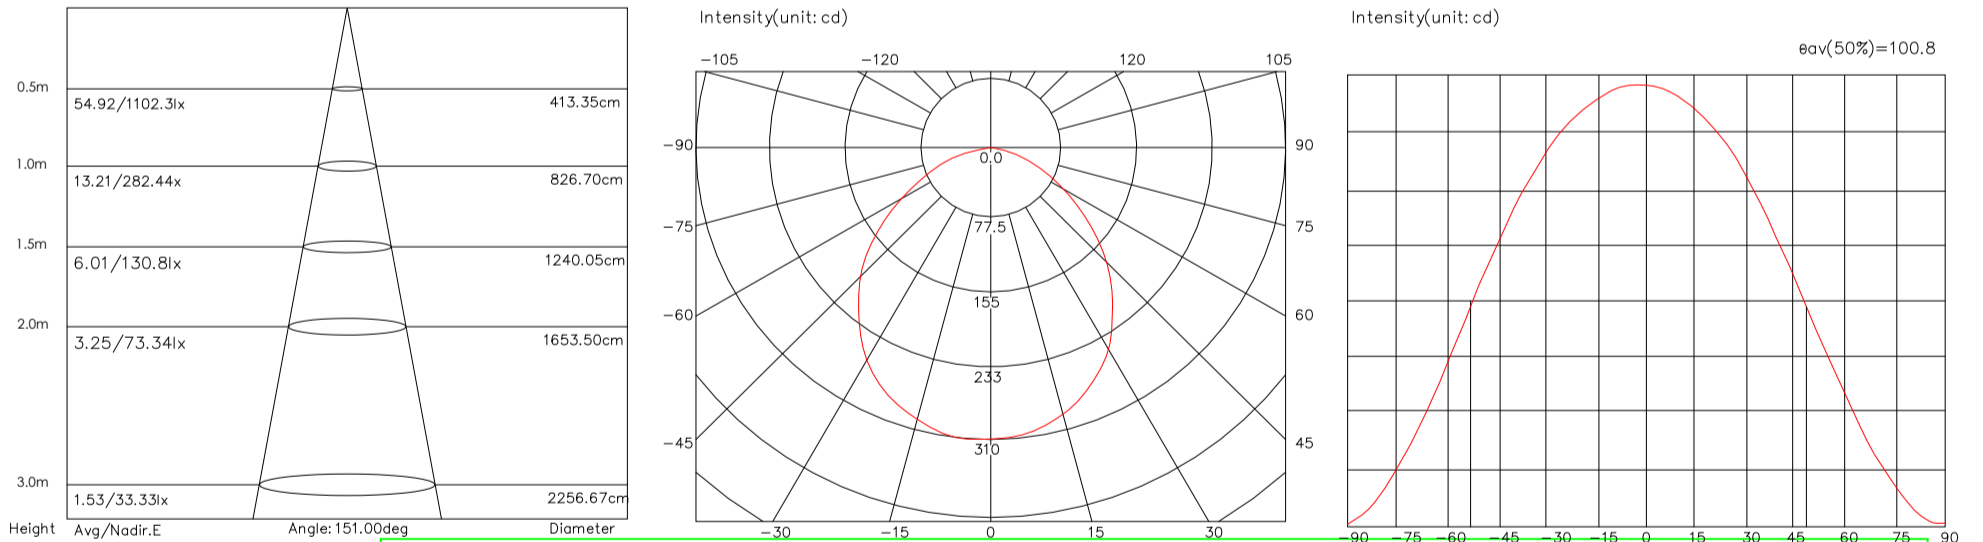

LEAF LIBERY GROUP CO.,LTD

Http:www.leaflibery.com
Tel: 86-0755-27631987

www.leaflibery.net(Outdoor) Email:sales@leaflibery.com
Fax:86-0755-33582576

Mob:+86-13723449791
Skype:mary.led.light

LF-G23-SMD2835-8W

Specifications

Model Number	LF-G23-SMD2835-8W		
Dimension(mm)	237x31.5x21(L x Wx H)		
Led Source	SMD2835		
Led Quantity	35PCS		
Power	8W		
Luminous	700LM		
Color Temperature	Cool white 6000-6500K	Pure white 4000-4500K	Warm white 2800-3200K
CRI	72		
Input Voltage	AC 100-260V 50-60 Hz		
Dimmable	No		
Operating Temperature	-20°C~45°C		
Power Factor	/		
Beam angle	150°		
Lamp base	G23		
Material	Extruded aluminum heat sink		
Life Span	35,000hours		
Warranty	2years		
Applications	Indoor lighting/Public place lighting		
Package	White box/customized		
Product Weight(kg)	0.1		
Carton Size (cm)	34x25x21(L x W xH)		
Qty/Ctn	100PCS		
Gross Weight(kg)	11.5		

Intensity

Packaging Specifications

Alternative