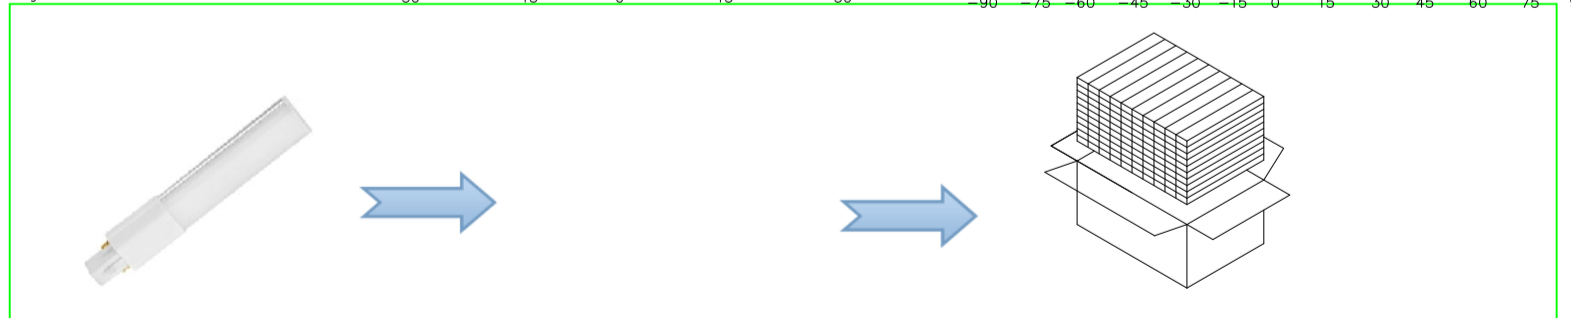

Packaging Specifications