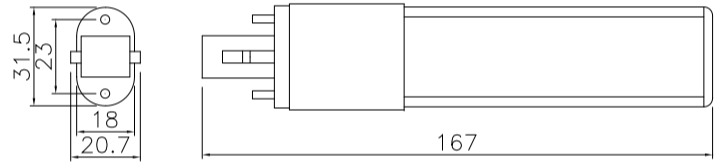

LF-G23-SMD2835-8W

Specifications

Model Number	LF-G23-SMD2835-8W		
Dimension(mm)	237x31.5x21(L x Wx H)		
Led Source	SMD2835		
Led Quantity	35PCS		
Power	8W		
Luminous	700LM		
Color Temperature	Cool white 6000-6500K	Pure white 4000-4500K	Warm white 2800-3200K
CRI	72		
Input Voltage	AC 100-260V 50-60 Hz		
Dimmable	No		
Operating Temperature	-20°C~45°C		
Power Factor	/		
Beam angle	150°		
Lamp base	G23		
Material	Extruded aluminum heat sink		
Life Span	35,000hours		
Warranty	2years		
Applications	Indoor lighting/Public place lighting		
Package	White box/customized		
Product Weight(kg)	0.1		
Carton Size (cm)	34x25x21(L x W xH)		
Qty/Ctn	100PCS		
Gross Weight(kg)	11.5		

Intensity

Packaging Specifications

Alternative

LEAF LIBERY GROUP CO.,LTD

Http:www.leaflibery.com
Tel: 86-0755-27631987

[www.leaflibery.net\(Outdoor\)](http://www.leaflibery.net(Outdoor)) Email:sales@leaflibery.com
Fax:86-0755-33582576

Mob:+86-13723449791
Skype:mary.led.light

G23-SMD2835-6W

Specifications

Model Number	G23-SMD2835-6W		
Dimension(mm)	167x31.5x21(L x Wx H)		
Led Source	SMD2835		
Led Quantity	28PCS		
Power	6W		
Luminous	520LM		
Color Temperature	Cool white 6000-6500K	Pure white 4000-4500K	Warm white 2800-3200K
CRI	72		
Input Voltage	AC 100-260V 50-60 Hz		
Dimmable	No		
Operating Temperature	-20°C~45°C		
Power Factor	/		
Beam angle	150°		
Lamp base	G23		
Material	Extruded aluminum heat sink		
Life Span	35,000hours		
Warranty	2years		
Applications	Indoor lighting/Public place lighting		
Package	White box/customized		
Product Weight(kg)	0.1		
Carton Size (cm)	34x18x21(L x W xH)		
Qty/Ctn	100PCS		
Gross Weight(kg)	10		