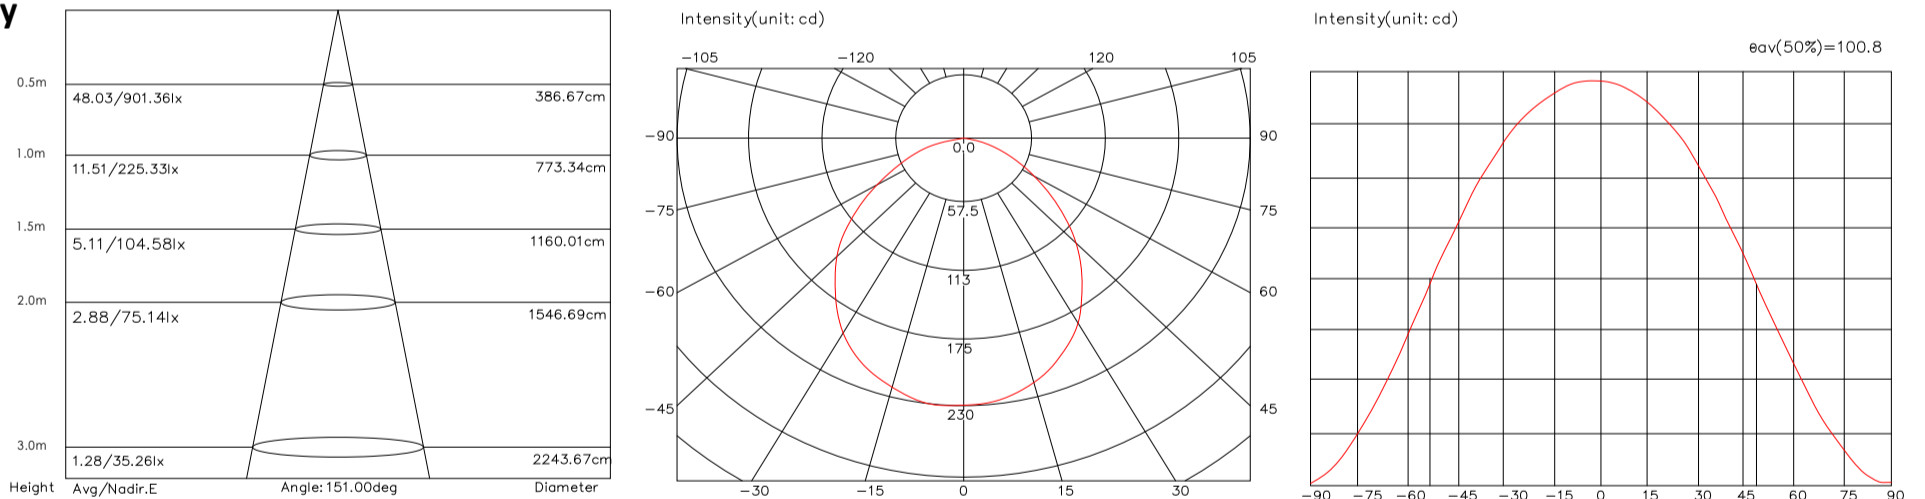

LEAF LIBERY GROUP CO.,LTD

Http:www.leaflibery.com
Tel: 86-0755-27631987

www.leaflibery.net(Outdoor) Email:sales@leaflibery.com
Fax:86-0755-33582576

Mob:+86-13723449791
Skype:mary.led.light

G23-SMD2835-6W

Specifications

Model Number	G23-SMD2835-6W		
Dimension(mm)	167x31.5x21(L x Wx H)		
Led Source	SMD2835		
Led Quantity	28PCS		
Power	6W		
Luminous	520LM		
Color Temperature	Cool white 6000-6500K	Pure white 4000-4500K	Warm white 2800-3200K
CRI	72		
Input Voltage	AC 100-260V 50-60 Hz		
Dimmable	No		
Operating Temperature	-20°C~45°C		
Power Factor	/		
Beam angle	150°		
Lamp base	G23		
Material	Extruded aluminum heat sink		
Life Span	35,000hours		
Warranty	2years		
Applications	Indoor lighting/Public place lighting		
Package	White box/customized		
Product Weight(kg)	0.1		
Carton Size (cm)	34x18x21(L x W xH)		
Qty/Ctn	100PCS		
Gross Weight(kg)	10		

Intensity

Packaging Specifications

Alternative